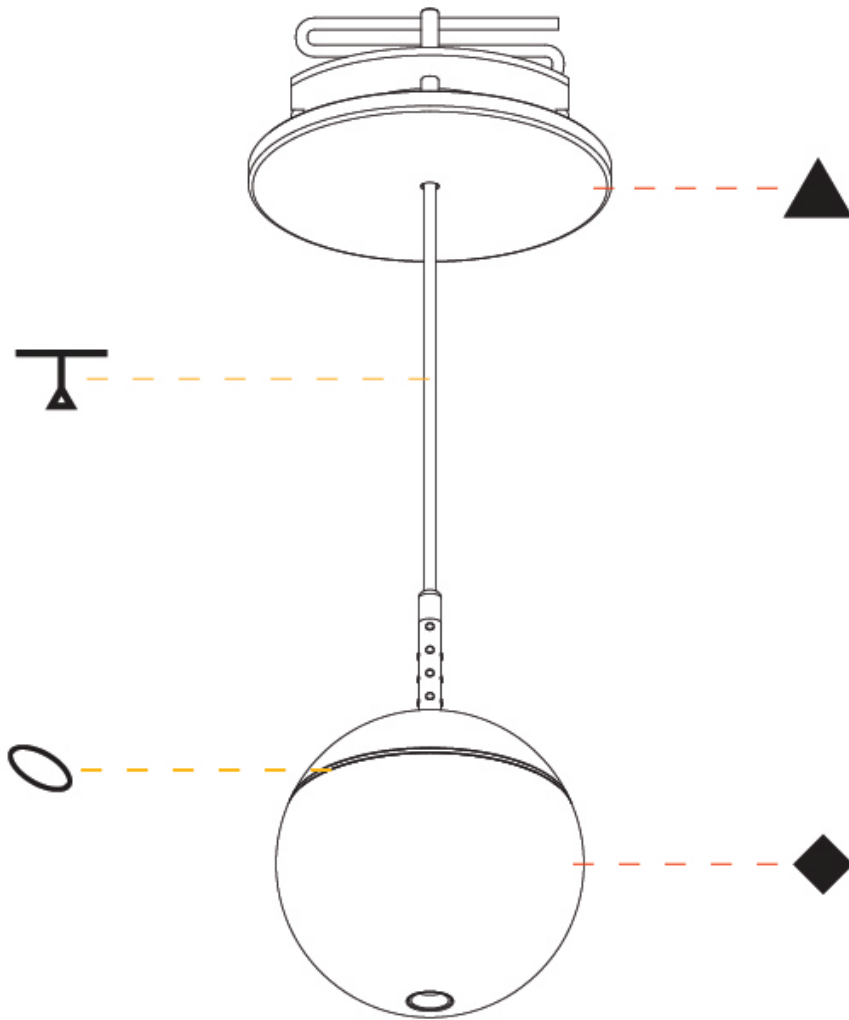

SNOOKER MONOPOINT RECESSED CANOPY SUSPENSION

A30825-

PROJECT	_____
TYPE	_____
SPECIFIER	_____
QUANTITY	_____
DATE	_____

A