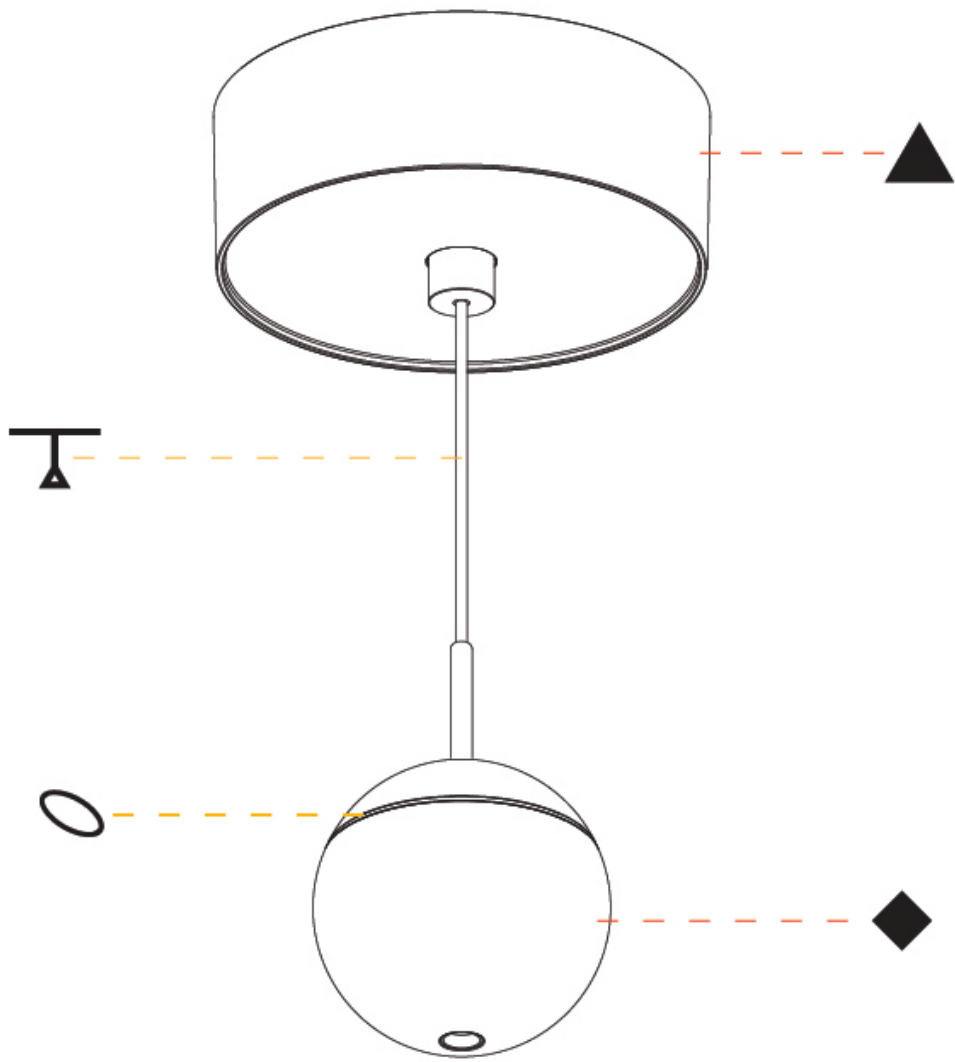

SNOOKER MONOPOINT SURFACE CANOPY SUSPENSION

A30828-

PROJECT
TYPE
SPECIFIER
QUANTITY
DATE

A