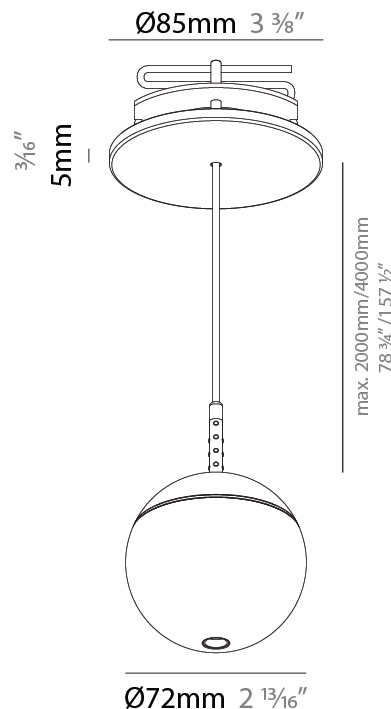

ELECTRICAL

Lamp Type: LED (Zhaga Standard)
Input Wattage (W): 6.6
Total Output Wattage (W): 6
Dimming: Tri-Mode (Non-Dimming and Phase Dimming (120Vac only) and 0-10V Dimming)
Driver Included: Yes
Driver Location: External
Driver Type: Constant Current - Universal
Driver Class: Class 2
Housing: ENCP3 w/Quick Connect
Input Voltage (V): 120 - 277
Constant Current (MA): 500

LED

Number of LEDs: 1
Color Temperature (°K): 2700 / 3000 / 4000
Max. Delivered Lumen (lm): 270 / 290 / 310
CRI: >90 CRI
Efficiency (%): 60
Lamp Life (hrs): 50000

OPTICAL

Optic°: 55

RATINGS AND CERTIFICATIONS

Certified By: Certified for North American Standards www.zaneen.com

Applying international specifications by adding 'INT' at the end of the existing Model #. For assistance on 'custom' specifications, contact zteam@zaneen.com. In a constant effort to supply the best product, we reserve the right to change specifications or materials without notice. The most recent specification sheets are found at zaneen.com