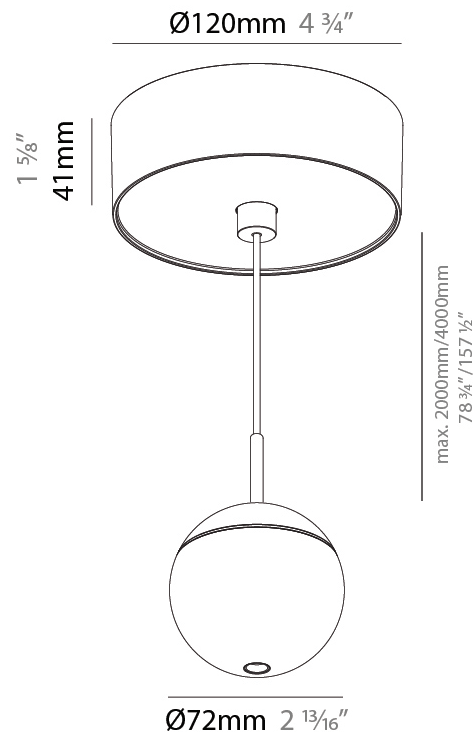

PHYSICAL

Shape: Round
Diameter (mm): 72
Diameter (in): 2 ¹³/₁₆
Height (mm): 72
Height (in): 2 ¹³/₁₆
Max. Overall Height (mm): 2072
Max. Overall Height (in): 81 ³/₁₆
Light Distribution: Downlight
Weight (kg): 0.76
Weight (lbs): 1.676
Diffuser: Shine Ring - White / Yellow / Orange / Red / Blue / Green
Fixture Finish: SSR / BKV / CWI / CRY / HAB / UFT / ITA / RUA / FTG / MYG / LOD / PUS / FRO / FUP / KIA / POP / BLS / SPG / MEY / GOH / GUM / CHC / COM / ABZ / JAG / OBR / MOS / ROR
Fixture Material: Aluminum Die Cast
Cable Details: 2000mm or 4000mm Cable - Color Options: Black / White / Orange / Red / Green

ELECTRICAL

Lamp Type: LED (Zhaga Standard)
Input Wattage (W): 6.6
Total Output Wattage (W): 6
Dimming: Tri-Mode (Non-Dimming and Phase Dimming (120Vac only) and 0-10V Dimming)
Driver Included: Yes
Driver Location: External
Driver Type: Constant Current - Universal
Driver Class: Class 2
Housing: ENCP3 w/quick connect
Input Voltage (V): 120 - 277
Constant Current (MA): 500

LED

Number of LEDs: 1
Color Temperature (°K): 2700 / 3000 / 4000
Max. Delivered Lumen (lm): 270 / 290 / 310
CRI: >90 CRI
Efficiency (%): 60
Lamp Life (hrs): 50000

OPTICAL

Optic°: 55

RATINGS AND CERTIFICATIONS

Certified By: Certified for North American Standards
IP rating: IP20

PROJECT

TYPE

SPECIFIER

QUANTITY

DATE